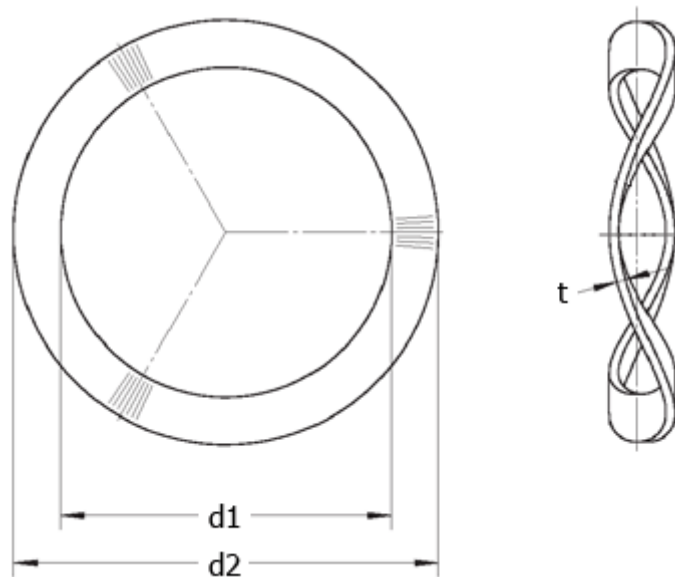

Data Sheet

Article number: 220264019406

Description: Wave washer L&M 26,4x19,4x0,6
for bearing :

Measures

d1 = 26.4

d2 = 19.4

t = 6.0